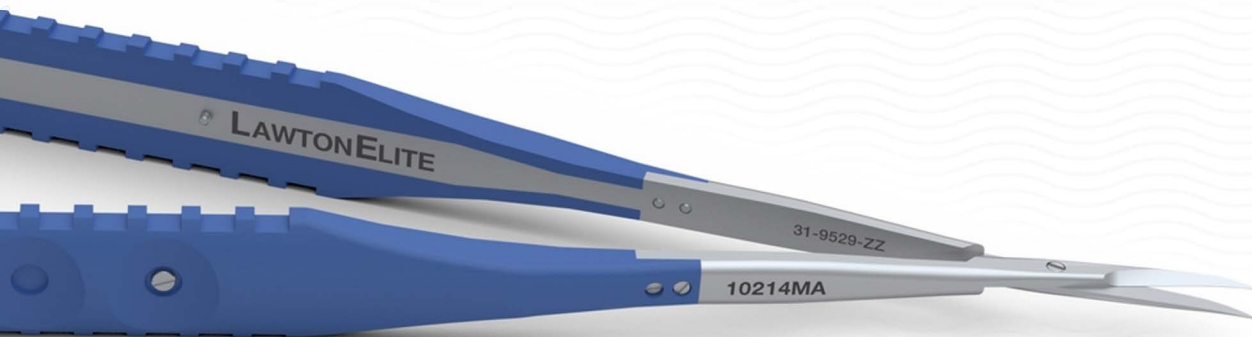

LawtonElite
REPOSABLE Microscissors

Designed in collaboration with
MICHAEL T. LAWTON, MD,
President and CEO, Barrow Neurological Institute
Professor and Chair, Neurosurgery
Chief, Neurovascular Surgery

REPOSABLE Microscissors

- Always sharp for the life of the product
- Best combination of performance & value
- Ultra-thin blades for superior cutting
- Use as a curved dissector in closed position
- Ergonomically balanced handle with great tactile feel

Ordering Information

Product #	Description
10214MA	LawtonElite Scissors, Straight Reposable, 50mm WL (Box of 3)
10214MA-1	LawtonElite Scissors, Straight Reposable, 50mm WL
07-821-00	Small Instrument Tray